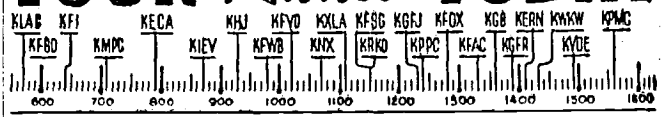

YOUR *Radio* TODAY

SUNDAY CHURCH SERVICES

| | | | |
|--|--|--|--|
| 7 A.M. KFI-The Bible. KNX-Air Church. KECA-Israel. KHJ-Bible Class. 7:30 A.M. KMPC-Bible Class. KNX-B.L. Tabernacle KHJ-Air Church. | 10:45 A.M. KFOX-Cumberl'd Ch. 11 A.M. KFOX-Preby't'n Ch. KGER-Revival Hr. KPCC-Church Svc. KFAC-Methodist Ch. KXLA-Ch. Open Dr. 11:30 A.M. KGER-Bible Class. 11:45 A.M. KECA-Church of Wildwood. | 3 P.M. KFSG-Evangelistic. KFOX-Rev. Ivie. 4 P.M. KPCC-Albambra Ch. KFOX-Mission. KGER-Rev. Harms. KXLA-Old-Fashion Revival. 4:15 P.M. KECA-Church Fed. KHJ-F. J. Shean. 4:30 P.M. KGER-Colonial Tabernacle. 5 P.M. KXLA-Lutheran Gospel. 5:30 P.M. KXLA-Lincoln Pres- byterian Church. KFOX-Rev. Johnson. KGER-Rev. Weber. | KFOX-Memory Rm. KFWB-Gospel. 7 P.M. KFSG-Angelus Temp. KFOX-Pastor Graves 7:30 P.M. KXLA-Ch. Open Dr. 8 P.M. KPCC-Agn. Eve. Hr. KFOX-Christian Sci. KFAC-Methodist Ch. KFWB-Preby. Ch. 9 P.M. KFOX-Cumberland Church. KGER-Bethel Ch. KGFJ-Ave Maria Hr. 9:30 P.M. KFWB-Pro-Lutheran. KFOX-Mission. |
| 8 A.M. KFI-Eternal Light. KMPC-Devotion. KFAC-Country Ch. KHJ-Pilgrim Hr. 8:30 A.M. KMPC-Air Chapel. KECA-Faith. KHJ-Lutheran Hr. KXLA-Imn. Church. KFWB-Mission. KLAC-Christian Ch. KFOX-Bible. | 12 Noon KGER-Church. KXLA-Ch. Open Dr. 12:30 P.M. KGER-Trinity. 1 P.M. KGER-Trinity Ch. 1:15 P.M. KXLA-Barn Church. 1:30 P.M. KFOX-Young People's Church. 2 P.M. KFI-Catholic Hour. KFOX-Church. 2:30 P.M. KFOX-Billy Adams. KXLA-Golden Hr. | 6 P.M. KGER-Church. 6:15 P.M. KMPC-Christian Sci. 6:30 P.M. KXLA-Beyond To- morrow. | 9:30 P.M. KFOX-Bright Cor. Church. KFOX-Announc ch |
| 9 A.M. KPCC-Devotional. KHJ-Prophecy. KLAC-St. Brendan. KFAC-Liberal Ch. 9:30 A.M. KHJ-Lutheran Hr. 10:15 A.M. KFOX-Rev. Russell. 10:30 A.M. KFSG-Angelus Temp. | | | |